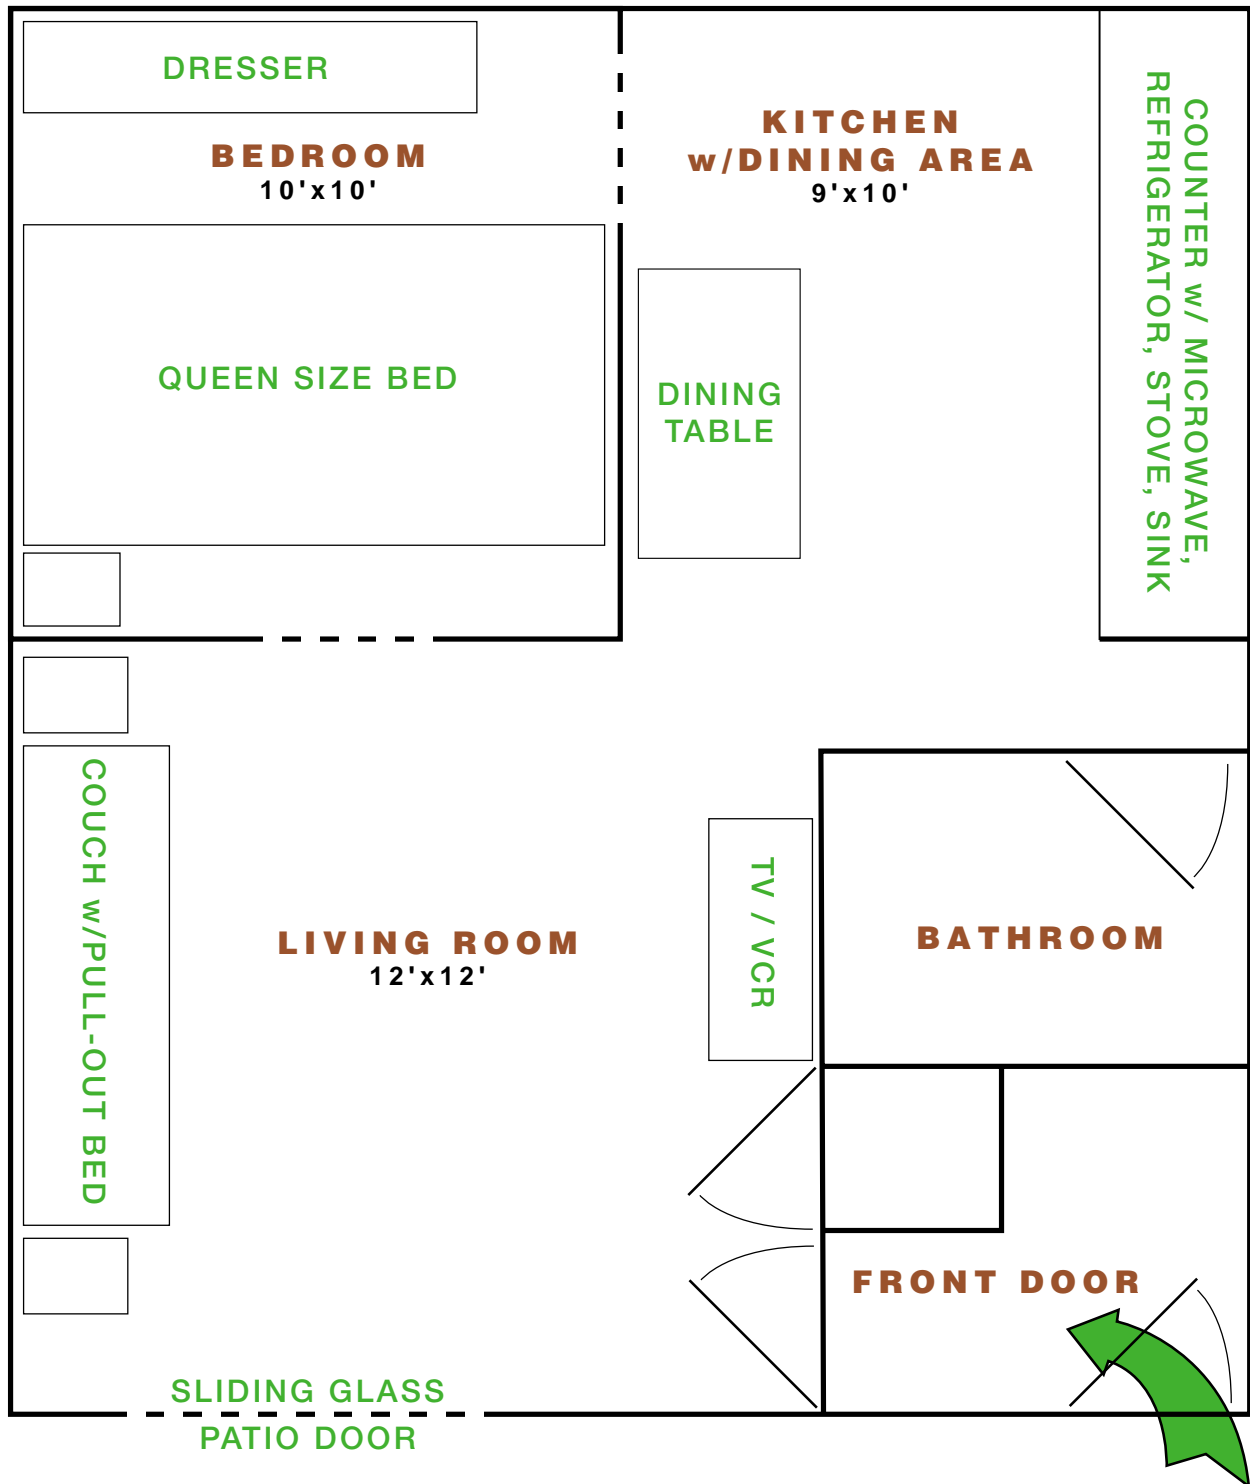

# TYPICAL LAYOUT

(all dimensions approximate)

fernwood farm suites  
11940 county np • ellison bay, wi 54210  
(920) 854.7324 • lodging@fernwoodfarm.com